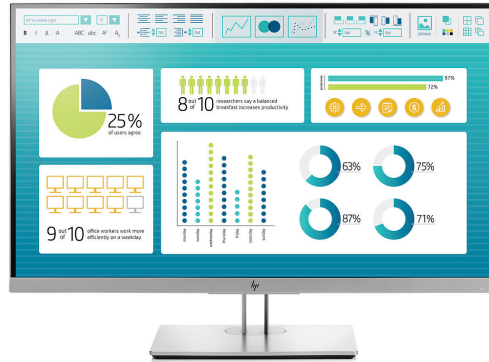

HP EliteDisplay E273 27-inch Monitor

Style meets substance in a strikingly modern business display crafted for optimal viewing, productivity, and ergonomics. The HP EliteDisplay E273 27-inch Monitor has a 3-sided micro-edge bezel for seamless multi-display tiling and 4-way adjustability so you can comfortably power through your day.

Break the boundaries

- Expand your productivity with uninterrupted views of one screen or many with a 3-sided micro-edge bezel that supports virtually seamless arrays.¹ Get crisp visuals from any angle on the 1920 x 1080 Full HD resolution², 27 diagonal IPS screen.

Work comfortably

- Find your most comfortable, productive position with adjustable tilt, height, swivel, and up to 150 mm height adjustment settings. Use pivot rotation to customize portrait or landscape views when using multiple displays.¹

Experience simple, convenient connectivity

- Work with your most frequently-used devices with VGA, HDMI, and DisplayPort™. Connect your USB accessories right at the display with two USB 3.0 ports.

Featuring